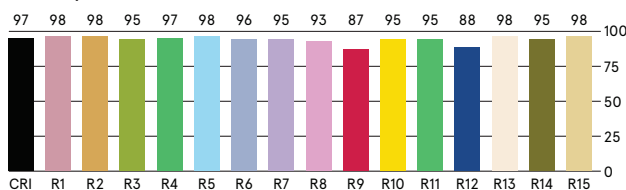

Colour Quality at 2800K