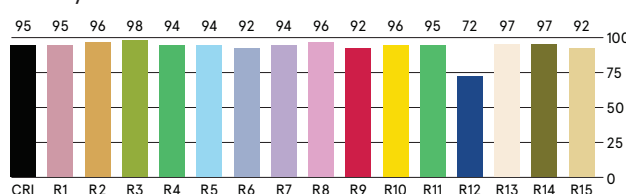

Colour Quality at 5600K

CARPETLIGHT GmbH
Schleestr. 12
22767 Hamburg
Germany

Phone: +49 40 430 96 222
Email: info@carpetlight.com
Web: www.carpetlight.com
Instagram: [#carpetlight](https://www.instagram.com/carpetlight)