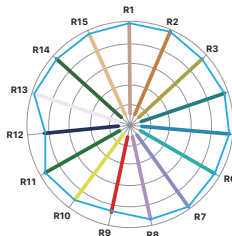

Certifications: N/A

PHOTOMETRIC DATA

	24 in. FC (spread, in.)	61 cm. Lux (spread, cm.)	36 in. FC (spread, in.)	91 cm Lux (spread, cm.)	48 in. FC (spread, in.)	122 cm. Lux (spread, cm.)	60 in. FC (spread, in.)	152 cm Lux (spread, cm.)	72 in. FC (spread, in.)	183 cm. Lux (spread, cm.)
2000K	246 (76.8 x 76.8)	2652 (195 x 195)	110 (115.2 x 115.2)	1179 (292 x 292)	62 (153.6 x 153.6)	663 (390 x 390)	39 (192 x 192)	424 (487 x 487)	27 (230.4 x 230.4)	295 (518 x 518)
2600K	468 (71.2 x 71.2)	5038 (180 x 180)	208 (106.7 x 106.7)	2239 (271 x 271)	117 (142.3 x 142.3)	1259 (361 x 361)	75 (177.9 x 177.9)	806 (451 x 451)	52 (213.5 x 213.5)	560 (542 x 542)
4300K	468 (71.2 x 71.2)	6286 (180 x 180)	208 (106.7 x 106.7)	2794 (271 x 271)	117 (142.3 x 142.3)	1572 (361 x 361)	75 (177.9 x 177.9)	1006 (451 x 451)	52 (213.5 x 213.5)	698 (542 x 542)
6000K	576 (71.2 x 71.2)	6200 (180 x 180)	256 (106.7 x 106.7)	2756 (271 x 271)	144 (142.3 x 142.3)	1550 (361 x 361)	92 (177.9 x 177.9)	992 (451 x 451)	64 (213.5 x 213.5)	689 (542 x 542)
11000K	556 (73.9 x 73.9)	5985 (187.7 x 187.7)	247 (110.9 x 110.9)	2660 (281 x 281)	139 (147.8 x 147.8)	1496 (375 x 375)	89 (184.8 x 184.8)	958 (469 x 469)	62 (221.7 x 221.7)	665 (563 x 563)

COLOR RENDERING INDEX

Tungsten

COLOR RENDERING INDEX

DayLite

ACCESSORIES

Skirt

LMA-TWO-SKIRT	LMA-TWO-SKIRT
---------------	---------------

Control

LMA-TWO-LC-SNAPGRID40	Snapgrid
LMA-TWO-LC-GRID	Parasquare Louver
LMA-TWO-LC-PG15	Polygrid 15°
LMA-TWO-LC-PG30	Polygrid 30°
LMA-TWO-LC-PG60	Polygrid 60°
LMA-TWO-LC-PG90	Polygrid 90°

Diffusion

LMA-TWO-DIFF-F	Full Diffusion
LMA-TWO-DIFF-H	Half Diffusion
LMA-TWO-DIFF-Q	Quarter Diffusion