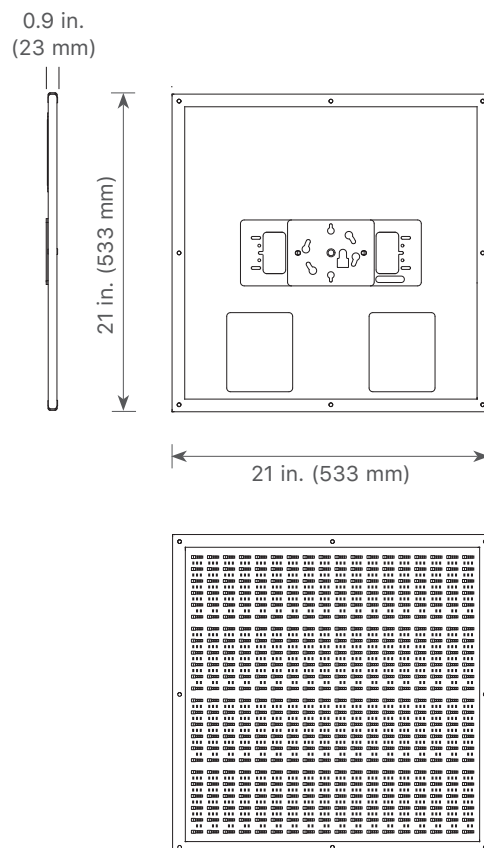

Dimensions: Height: 21 in. (533 mm)

Width: 21 in. (533 mm)

Depth: 0.9 in. (23 mm)

Operating Temperature: -10°C to +50°C (-14°F to +122°F)

Cable: Attached PDX Cable, 36 in. lead

Mount: LiteGear LiteMount

IP Rating: 20

Certifications: N/A

PHOTOMETRIC DATA

	24 in. FC (spread, in.)	61 cm. Lux (spread, cm.)	36 in. FC (spread, in.)	91 cm Lux (spread, cm.)	48 in. FC (spread, in.)	122 cm. Lux (spread, cm.)	60 in. FC (spread, in.)	152 cm Lux (spread, cm.)	72 in. FC (spread, in.)	183 cm. Lux (spread, cm.)
2000K	246 (76.8 x 76.8)	2652 (195 x 195)	110 (115.2 x 115.2)	1179 (292 x 292)	62 (153.6 x 153.6)	663 (390 x 390)	39 (192 x 192)	424 (487 x 487)	27 (230.4 x 230.4)	295 (518 x 518)
2600K	468 (71.2 x 71.2)	5038 (180 x 180)	208 (106.7 x 106.7)	2239 (271 x 271)	117 (142.3 x 142.3)	1259 (361 x 361)	75 (177.9 x 177.9)	806 (451 x 451)	52 (213.5 x 213.5)	560 (542 x 542)
4300K	468 (71.2 x 71.2)	6286 (180 x 180)	208 (106.7 x 106.7)	2794 (271 x 271)	117 (142.3 x 142.3)	1572 (361 x 361)	75 (177.9 x 177.9)	1006 (451 x 451)	52 (213.5 x 213.5)	698 (542 x 542)
6000K	576 (71.2 x 71.2)	6200 (180 x 180)	256 (106.7 x 106.7)	2756 (271 x 271)	144 (142.3 x 142.3)	1550 (361 x 361)	92 (177.9 x 177.9)	992 (451 x 451)	64 (213.5 x 213.5)	689 (542 x 542)
11000K	556 (73.9 x 73.9)	5985 (187.7 x 187.7)	247 (110.9 x 110.9)	2660 (281 x 281)	139 (147.8 x 147.8)	1496 (375 x 375)	89 (184.8 x 184.8)	958 (469 x 469)	62 (221.7 x 221.7)	665 (563 x 563)