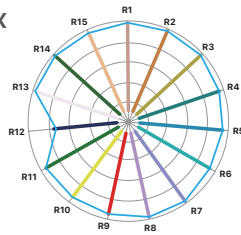

Certifications: N/A

PHOTOMETRIC DATA

	24 in. FC (spread, in.)	61 cm. Lux (spread, cm.)	36 in. FC (spread, in.)	91 cm Lux (spread, cm.)	48 in. FC (spread, in.)	122 cm. Lux (spread, cm.)	60 in. FC (spread, in.)	152 cm Lux (spread, cm.)	72 in. FC (spread, in.)	183 cm. Lux (spread, cm.)
2000K	246 (76.8 x 76.8)	2652 (195 x 195)	110 (115.2 x 115.2)	1179 (292 x 292)	62 (153.6 x 153.6)	663 (390 x 390)	39 (192 x 192)	424 (487 x 487)	27 (230.4 x 230.4)	295 (518 x 518)
2600K	468 (71.2 x 71.2)	5038 (180 x 180)	208 (106.7 x 106.7)	2239 (271 x 271)	117 (142.3 x 142.3)	1259 (361 x 361)	75 (177.9 x 177.9)	806 (451 x 451)	52 (213.5 x 213.5)	560 (542 x 542)
4300K	468 (71.2 x 71.2)	6286 (180 x 180)	208 (106.7 x 106.7)	2794 (271 x 271)	117 (142.3 x 142.3)	1572 (361 x 361)	75 (177.9 x 177.9)	1006 (451 x 451)	52 (213.5 x 213.5)	698 (542 x 542)
6000K	576 (71.2 x 71.2)	6200 (180 x 180)	256 (106.7 x 106.7)	2756 (271 x 271)	144 (142.3 x 142.3)	1550 (361 x 361)	92 (177.9 x 177.9)	992 (451 x 451)	64 (213.5 x 213.5)	689 (542 x 542)
11000K	556 (73.9 x 73.9)	5985 (187.7 x 187.7)	247 (110.9 x 110.9)	2660 (281 x 281)	139 (147.8 x 147.8)	1496 (375 x 375)	89 (184.8 x 184.8)	958 (469 x 469)	62 (221.7 x 221.7)	665 (563 x 563)

COLOR RENDERING INDEX

Tungsten

COLOR RENDERING INDEX

DayLite

ACCESSORIES

Skirt

LMA-TWO-SKIRT	LMA-TWO-SKIRT
---------------	---------------

Control

LMA-TWO-LC-SNAPGRID40	Snapgrid
LMA-TWO-LC-GRID	Parasquare Louver
LMA-TWO-LC-PG15	Polygrid 15°
LMA-TWO-LC-PG30	Polygrid 30°
LMA-TWO-LC-PG60	Polygrid 60°
LMA-TWO-LC-PG90	Polygrid 90°

Diffusion

LMA-TWO-DIFF-F	Full Diffusion
LMA-TWO-DIFF-H	Half Diffusion
LMA-TWO-DIFF-Q	Quarter Diffusion