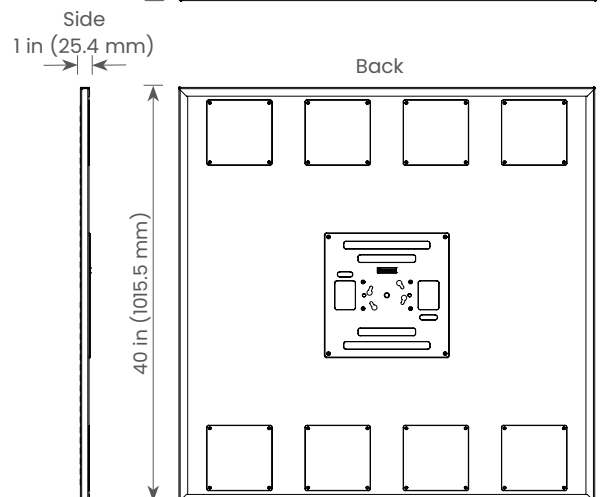

PRELIMINARY SPECIFICATIONS

Product Name: LiteMat Spectrum 8
Item Number: LM-SPECTRUM-EIGHT-G2
Model: 256-1
Beam Angle: 53° HPA
Input Voltage: 48V DC
Input Current: 8.64A
Total Power: 400W Nominal
Color Temperature Range: 2,000K to 11,000K
Tint Control: Full plus and minus green adjustment
Dimming Range: 0 to 100% Continuous (When paired with a compatible LiteGear Dimmer)
Colored Light: 6-color, wide gamut hue and saturation control
Estimated LED Lifetime: 50,000 hrs
Power & Data Connector: PDX
Pixels: 8 large format pixels
IP Rating: IP20
Max Operating Temp: 122°F (50°C)
Weight: 21.1 lbs (9.6 kg)
Color Rendition: CRI Average: >= 95
TLCI Average: >= 95
Total LED Quantity: 5,184
Dimensions: Height: 40 in. (1015.5 mm)
Width: 40 in. (1015.5 mm)
Depth: 1 in. (25.4 mm)
Mounting: kMount
Certifications: ETL, CE, UKCA, FCC (certification pending)