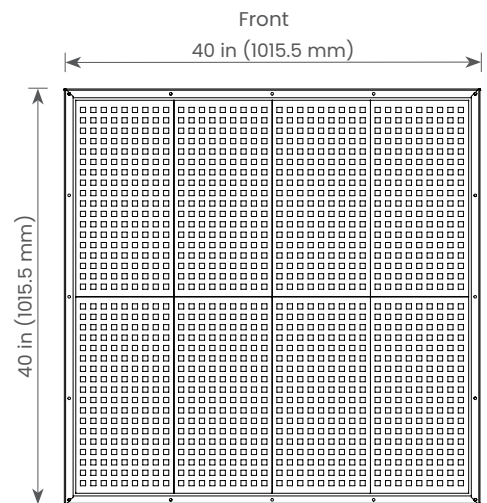

PRELIMINARY SPECIFICATIONS

Product Name: LiteMat Spectrum 8
Item Number: LM-SPECTRUM-EIGHT-G2
Model: 256-1
Beam Angle: 53° HPA
Input Voltage: 48V DC
Input Current: 8.64A
Total Power: 400W Nominal
Color Temperature Range: 2,000K to 11,000K
Tint Control: Full plus and minus green adjustment
Dimming Range: 0 to 100% Continuous (When paired with a compatible LiteGear Dimmer)
Colored Light: 6-color, wide gamut hue and saturation control
Estimated LED Lifetime: 50,000 hrs
Power & Data Connector: PDX
Pixels: 8 large format pixels
IP Rating: IP20
Max Operating Temp: 122°F (50°C)
Weight: 21.1 lbs (9.6 kg)
Color Rendition: CRI Average: >= 95
TLCI Average: >= 95
Total LED Quantity: 5,184
Dimensions: Height: 40 in. (1015.5 mm)
Width: 40 in. (1015.5 mm)
Depth: 1 in. (25.4 mm)
Mounting: kMount
Certifications: ETL, CE, UKCA, FCC (certification pending)