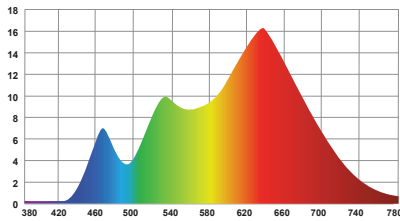

PHOTOMETRIC DATA

Diffusion	Color Temp.	3.3 ft, FC (spread, ft)	1 m, Lux (spread, m)	9.8 ft, FC (spread, ft)	3 m, Lux (spread, m)	16.4 ft, FC (spread, ft)	5 m, Lux (spread, m)	23 ft, FC (spread, ft)	7 m, Lux (spread, m)	29.5 ft, FC (spread, ft)	9 m, Lux (spread, m)	39.4 ft, FC (spread, m)	12 m, Lux (spread, m)
None	3200K	1,217 (8,8)	13,907 (2,7)	135 (26)	1,455 (7,9)	49 (43.5)	524 (13.3)	25 (61)	267 (18.6)	15 (78.3)	162 (23.9)	8 (104.6)	91 (31.9)
	5600K	1,354 (8,8)	14,579 (2,7)	150 (26)	1,620 (7,9)	54 (43.5)	583 (13.3)	28 (61)	298 (18.6)	17 (78.3)	180 (23.9)	9 (104.6)	101 (31.9)
Quarter	3200K	1,012 (7,3)	10,894 (2,2)	112 (21.8)	1,210 (6,6)	40 (36.4)	436 (11.1)	21 (51.1)	222 (15.6)	12 (65.5)	134 (20)	7 (87.5)	76 (26.7)
	5600K	1,127 (7,3)	12,136 (2,2)	125 (21.8)	1,348 (6,6)	45 (36.4)	485 (11.1)	23 (51.1)	248 (15.6)	14 (65.5)	150 (20)	8 (87.5)	84 (26.7)
Half	3200K	939 (7,3)	10,103 (2,2)	104 (21.8)	1,123 (6,6)	38 (36.4)	404 (11.1)	19 (51.1)	206 (15.6)	12 (65.5)	125 (20)	7 (87.5)	70 (26.7)
	5600K	1,047 (7,3)	11,275 (2,2)	116 (21.8)	1,253 (6,6)	42 (36.4)	451 (11.1)	21 (51.1)	230 (15.6)	13 (65.5)	139 (20)	7 (87.5)	78 (26.7)
Full	3200K	675 (7,6)	7,270 (2,3)	75 (22.5)	808 (6,9)	27 (37.7)	291 (11.5)	14 (52.9)	148 (16.1)	8 (67.9)	90 (20.7)	5 (90.6)	50 (27.6)
	5600K	754 (7,6)	8,111 (2,3)	84 (22.5)	901 (6,9)	30 (37.7)	324 (11.5)	15 (52.9)	166 (16.1)	9 (67.9)	100 (20.7)	5 (90.6)	56 (27.6)

TUNGSTEN SPECTRAL GRAPH