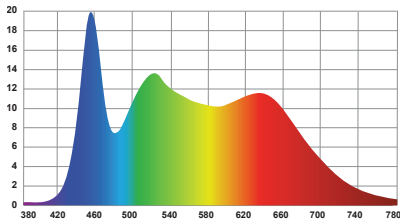

DAYLIGHT SPECTRAL GRAPH