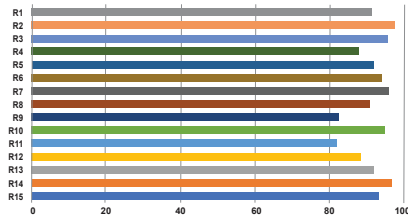

TUNGSTEN COLOR INDEX