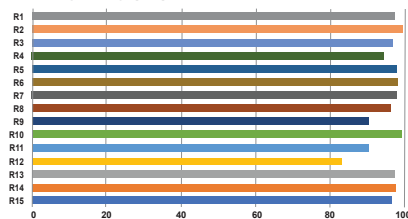

DAYLIGHT COLOR INDEX

ACCESSORIES

Head

LM-SPECTRUM-EIGHT-G2 LiteMat Spectrum 8 Head (2023)

Diffusion

LMA-EIGHT-DIFF-F LiteMat 8 Full Diffuser

LMA-EIGHT-DIFF-H LiteMat 8 Half Diffuser

LMA-EIGHT-DIFF-Q LiteMat 8 Quarter Diffuser

Skirt

LMA-EIGHT-SKIRT LiteMat 8 PolySkirt

Grids

LMA-EIGHT-LC-GRID LiteMat 8 Parasquare Louver

LMA-EIGHT-LC-PG30 LiteMat 8 Polygrid, 30°

LMA-EIGHT-LC-PG60 LiteMat 8 Polygrid, 60°

LMA-EIGHT-LC-PG90 LiteMat 8 Polygrid, 90°

LMA-EIGHT-LC-SNAPGRID40 LiteMat 8 Snapgrid 40 w/ Storage Bag

Dimmer

LD-SPECTRUM-ACDC200 LiteDimmer Spectrum AC/DC 200

LD-SPECTRUM-ACDC400 LiteDimmer Spectrum AC/DC 400

Cable

CA-PDX-EXT-25 PDX Extension Cable 25 ft (7.5 m)

CA-PDX-EXT-50 PDX Extension Cable 50 ft (15 m)

Mounting

LMA-LITEMOUNT LiteMount

LMA-LITEMOUNT-XL LiteMount, Extra Large

Bag

LMA-EIGHT-BAG LiteMat 8 Kit Bag